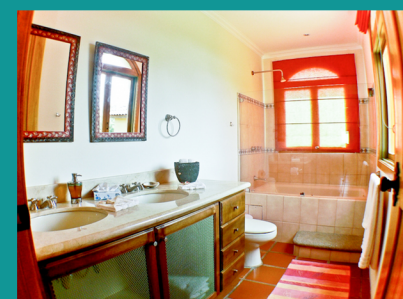

Del Pacifico Estate

CASA OCEANA
BEDROOM BREAKDOWN

- **Master Suite Upstairs:**

- 1 King Bed
- On Suite Full Bath
- 2 Private Balconies
- Ocean & Jungle View
- Walk-in Closet

- **Master Suite Downstairs:**

- 1 King Bed
- On Suite Full Bath
- Private Balcony
- Garden & Jungle View
- Walk-in Coset

- **Guest Ocean View:**

- 1 King Bed or 2 Twin
- Shared Full Bath
- Private Balcony
- Ocean View

- **Guest Jungle View:**

- 1 King Bed or 2 Twin
- Shared Full Bath
- Window Jungle View

- **Detached Guest House:**

- 1 Queen Bed in Loft
- 1 Twin Day Bed
- Full Kitchen
- 3/4 Private Bath
- Private Porch
- Garden & Jungle View